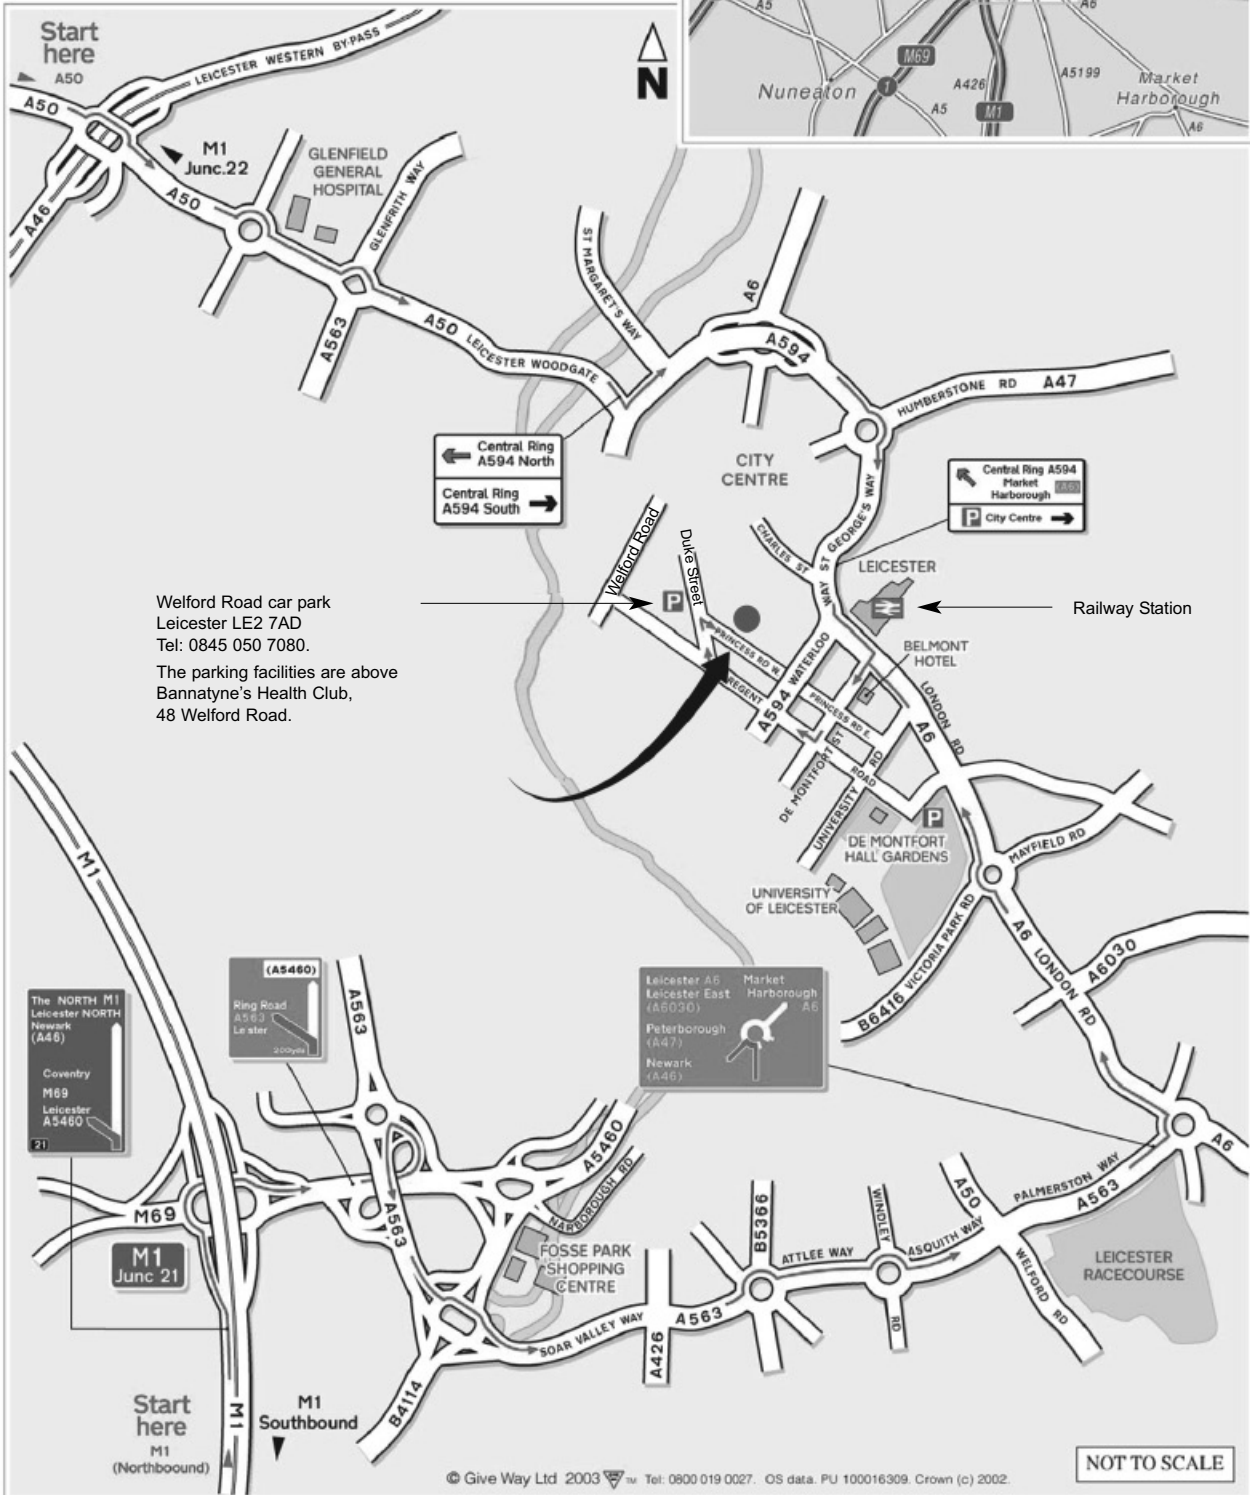

NIACE (Renaissance House) - Leicester

Welford Road car park
Leicester LE2 7AD
Tel: 0845 050 7080.
The parking facilities are above
Bannatynes Health Club,
48 Welford Road.

© Give Way Ltd 2003 Tel: 0800 019 0027. OS data. PU 100016309. Crown (c) 2002.