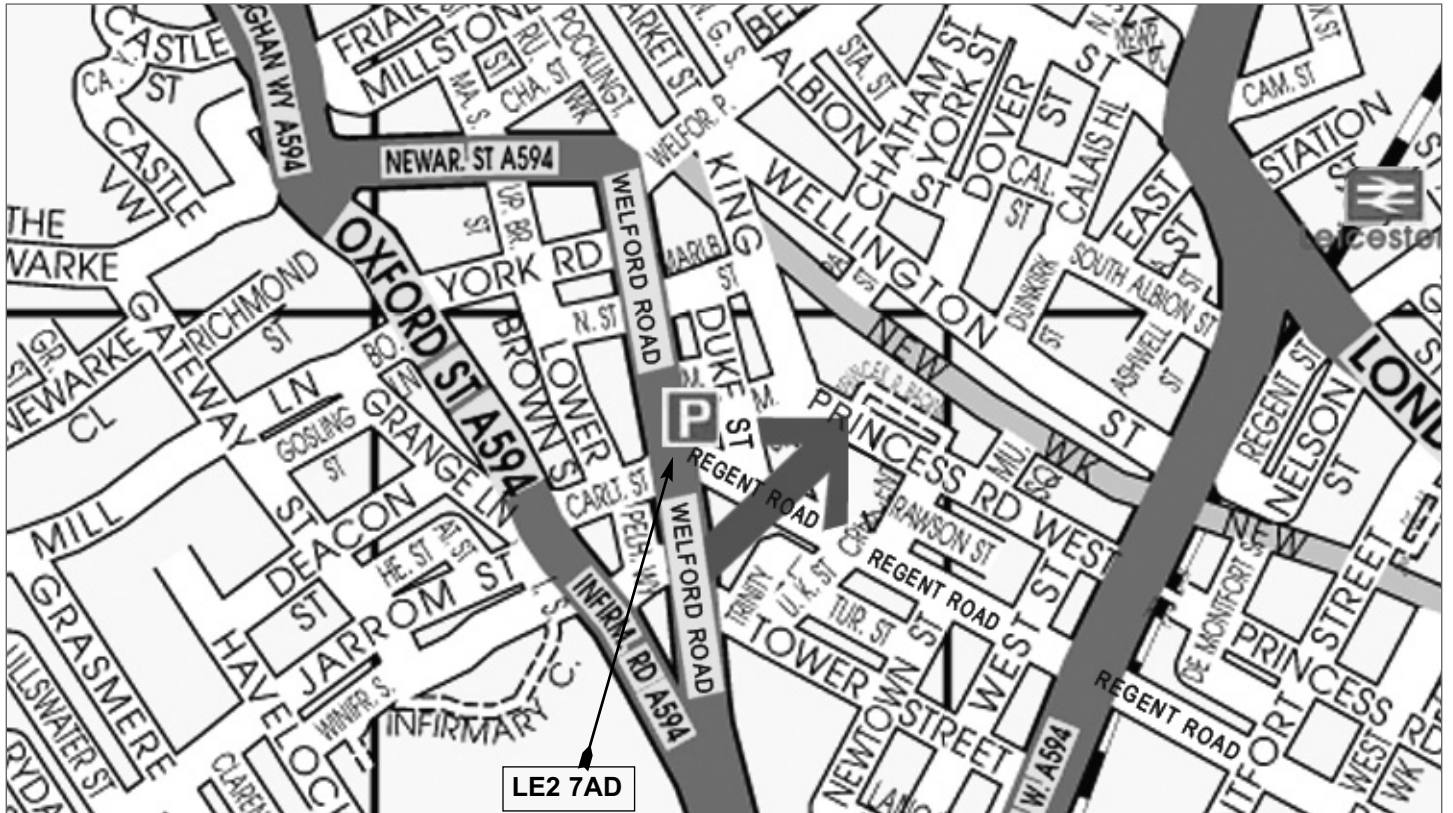

NIACE (Renaissance House) - Leicester

NIACE

Renaissance House, 20 Princess Road West, Leicester LE1 6TP

Tel: 0116 204 4200 Fax: 0116 285 4514 Web: www.niace.org.uk

Directions

From Leicester railway station (London Road)

If you are travelling by train, NIACE Renaissance House on Princess Road West is within walking distance from the railway station. Exit the station through the front gates keep to the right of the station. Cross over London Road using the pedestrian crossing situated directly outside the station so that you end up on Waterloo Way. Arnhem House will be on your right. Go up Waterloo Way. You will see the New Walk overhead pedestrian bridge over Waterloo Way. Whilst going up Waterloo Way you will pass South Albion Street on your right. Continue going up the hill. When you reach New Walk, turn right and proceed towards the Museum which you will find on your left. Immediately after the Museum, there is a grassy area called Museum Square. Take the diagonal path across the green (navigating round the big tree in the middle) and this will take you onto Princess Road West. Turn right and walk away from the Museum. NIACE is situated 30 yards on the right hand side at No. 20 Princess Road West.

Rail enquiries: 0845 748 4950

By car

If you are driving then please follow the directions for the nearest NCP car park which is Welford Road car park LE2 7AD Tel: 0845 050 7080. The parking facilities are above Bannatyne's Health Club, 48 Welford Road at the Junction of Welford Road (A594) and Regent Road. Access to the car park is behind the building via Mill Street / Duke Street.

After parking your car and when you exit the car park, you will find yourself on Welford Road. Turn left on to Regent Road and left again on to Duke Street.

Turn right on to Marquis Street and walk up the street. You will see Princess Road West in front of you.